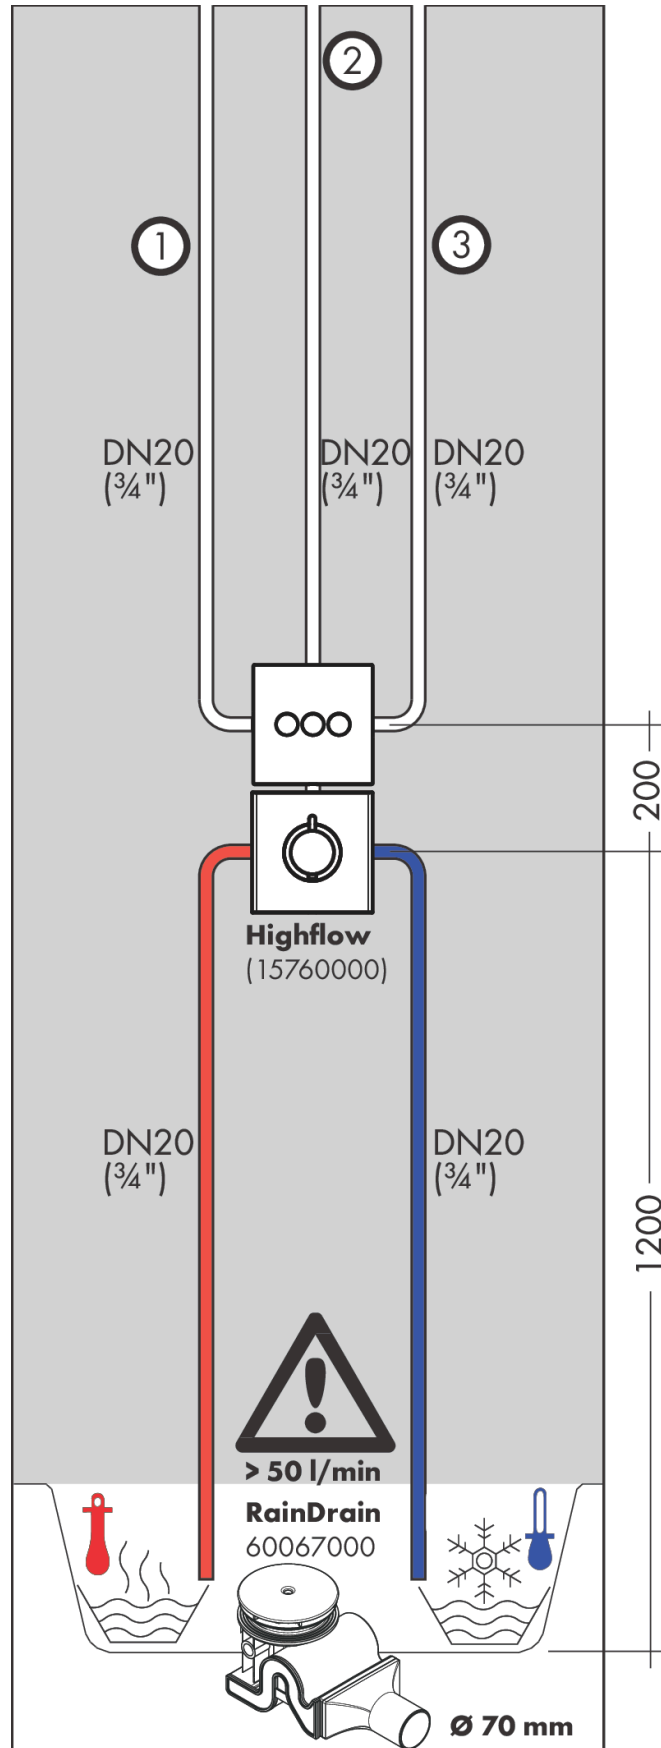

ShowerSelect
Valve for concealed installation for 3 functions
 Surfaces: **Chrome** Article Number: **15764000**

Description

product features

- 3 functions
- simultaneous use of several outlets
- maximum flow rate at 3 bar: 30 l/min
- flow rate upper outlet: 26 l/min
- Flow rate left and right: 29 l/min
- flow rate by simultaneous use of all outlets: 30 l/min
- Start/stop valve to operate the functions
- connection type: basic set
- valve is delivered with buttons Rain large, Rain small and hand shower

Technology

Design awards

reddot winner 2021

Product image

Scale drawing

Flowchart

ShowerSelect
Valve for concealed installation for 3 functions
 Surfaces: **Chrome** Article Number: **15764000**

Installation examples

ShowerSelect
Valve for concealed installation for 3 functions
 Surfaces: **Chrome** Article Number: **15764000**

Exploded Drawing

Year of production: >05/18

ShowerSelect
Valve for concealed installation for 3 functions
 Surfaces: **Chrome** Article Number: **15764000**