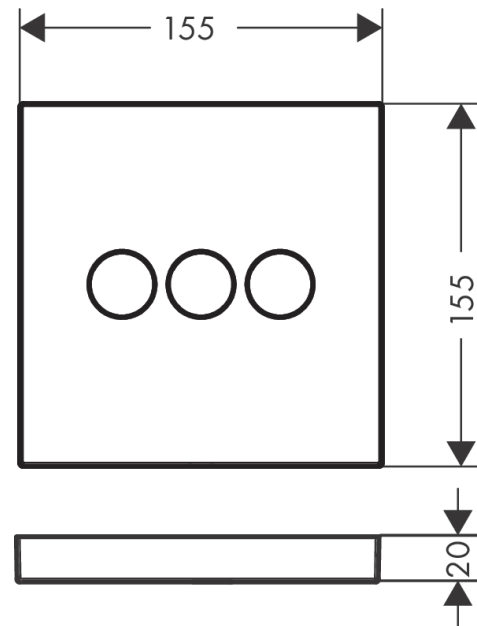

ShowerSelect
Valve for concealed installation for 3 functions
 Surfaces: **Chrome** Article Number: **15764000**

Description

product features

- 3 functions
- simultaneous use of several outlets
- maximum flow rate at 3 bar: 30 l/min
- flow rate upper outlet: 26 l/min
- Flow rate left and right: 29 l/min
- flow rate by simultaneous use of all outlets: 30 l/min
- Start/stop valve to operate the functions
- connection type: basic set
- valve is delivered with buttons Rain large, Rain small and hand shower

Technology

Design awards

reddot winner 2021

Product image

Scale drawing

Flowchart

ShowerSelect
Valve for concealed installation for 3 functions
 Surfaces: **Chrome** Article Number: **15764000**

Installation examples

ShowerSelect
Valve for concealed installation for 3 functions
 Surfaces: **Chrome** Article Number: **15764000**

Exploded Drawing

Year of production: >05/18

ShowerSelect
Valve for concealed installation for 3 functions
 Surfaces: **Chrome** Article Number: **15764000**