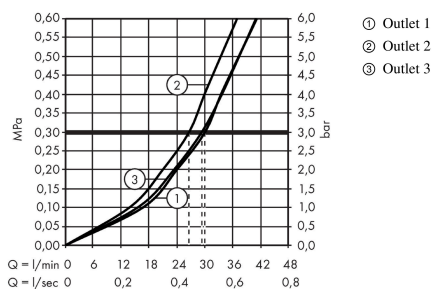

ShowerSelect
Valve for concealed installation for 3 functions
 Surfaces: **Chrome** Article Number: **15764000**

Description

product features

- 3 functions
- simultaneous use of several outlets
- maximum flow rate at 3 bar: 30 l/min
- flow rate upper outlet: 26 l/min
- Flow rate left and right: 29 l/min
- flow rate by simultaneous use of all outlets: 30 l/min
- Start/stop valve to operate the functions
- connection type: basic set
- valve is delivered with buttons Rain large, Rain small and hand shower

Technology

Design awards

reddot winner 2021

Product image

Scale drawing

Flowchart

ShowerSelect
Valve for concealed installation for 3 functions
 Surfaces: **Chrome** Article Number: **15764000**

Installation examples