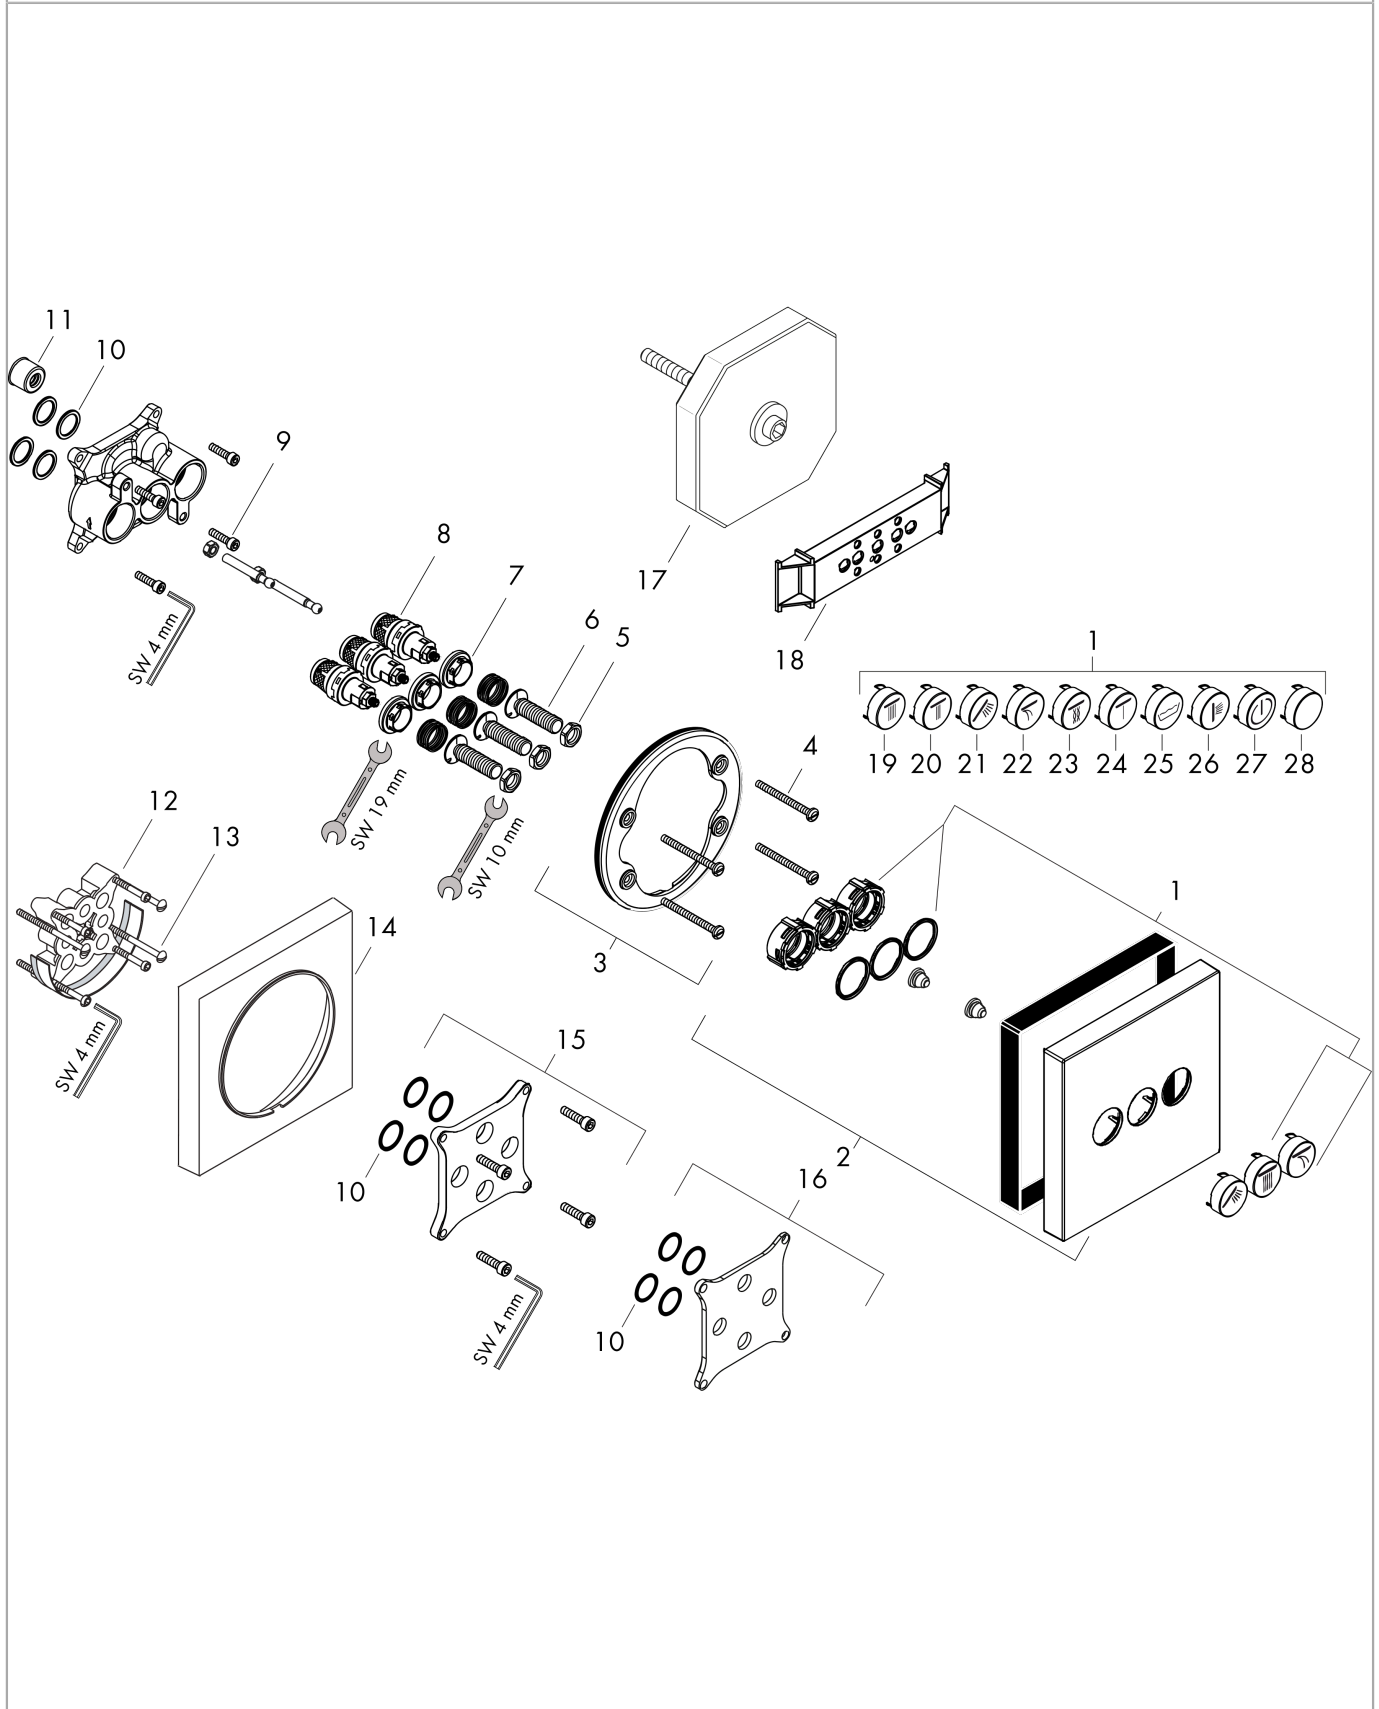

ShowerSelect
Valve for concealed installation for 3 functions
 Surfaces: **Chrome** Article Number: **15764000**

Description

product features

- 3 functions
- simultaneous use of several outlets
- maximum flow rate at 3 bar: 30 l/min
- flow rate upper outlet: 26 l/min
- Flow rate left and right: 29 l/min
- flow rate by simultaneous use of all outlets: 30 l/min
- Start/stop valve to operate the functions
- connection type: basic set
- valve is delivered with buttons Rain large, Rain small and hand shower

Technology

Design awards

reddot winner 2021

Product image

Scale drawing

Flowchart

ShowerSelect
Valve for concealed installation for 3 functions
 Surfaces: **Chrome** Article Number: **15764000**

Installation examples

ShowerSelect
Valve for concealed installation for 3 functions
 Surfaces: **Chrome** Article Number: **15764000**

Exploded Drawing

Year of production: >05/18

ShowerSelect
Valve for concealed installation for 3 functions
 Surfaces: **Chrome** Article Number: **15764000**